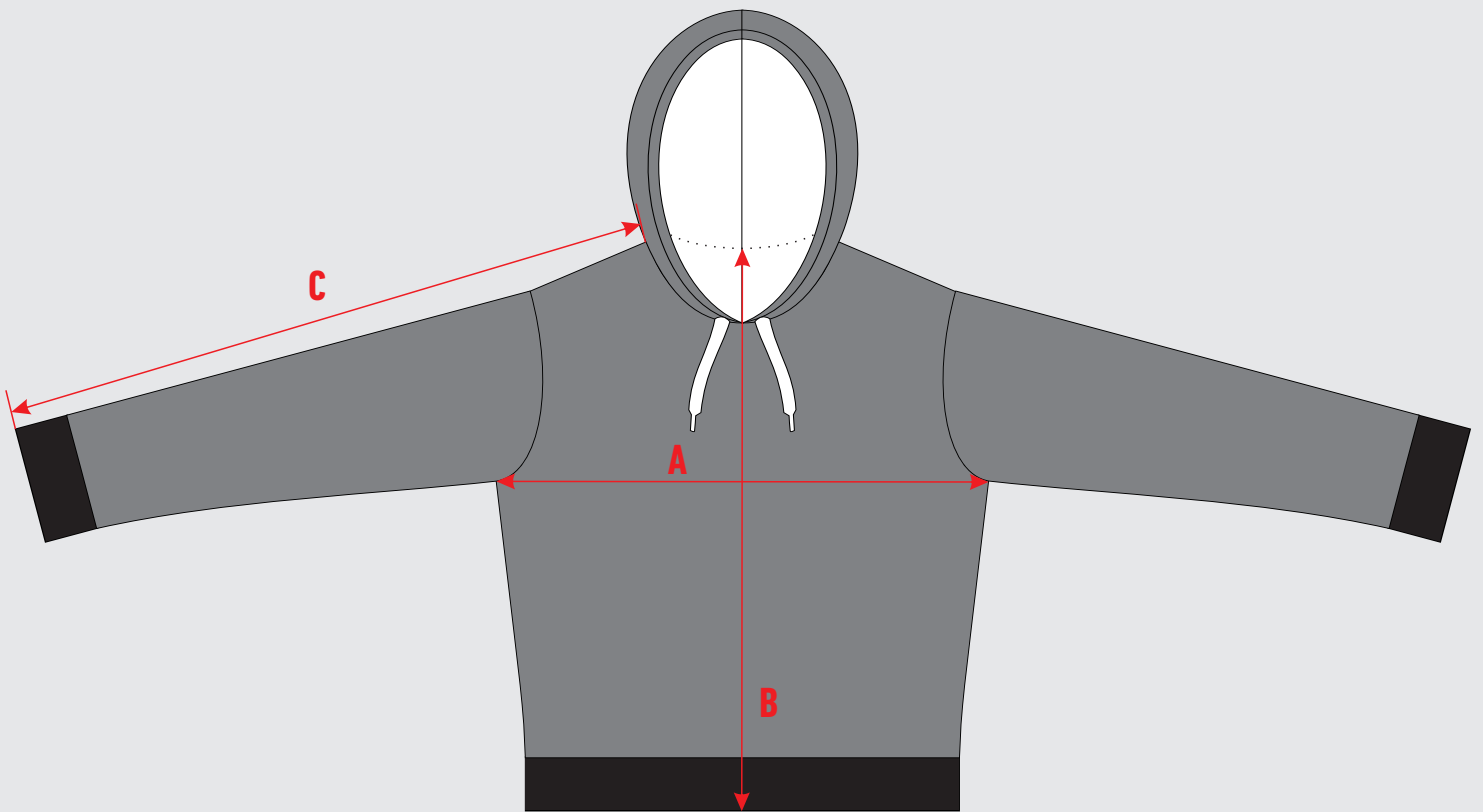

OmniaSport

Hoodie SIZING CHART

	4XL	3XL	XXL	XL	L	M	S	160	150	140	130	120	110
A	73	69	65	62	57	53	51	49	47	45	43	40	37
B	76	73	70	67	65	62	59	57	55	53	52	50	48
C	93	92	89	86	82	78	74	72	70	68	65	61	58

All sizes in CM's. Toleration after stitching is +/- 2cm