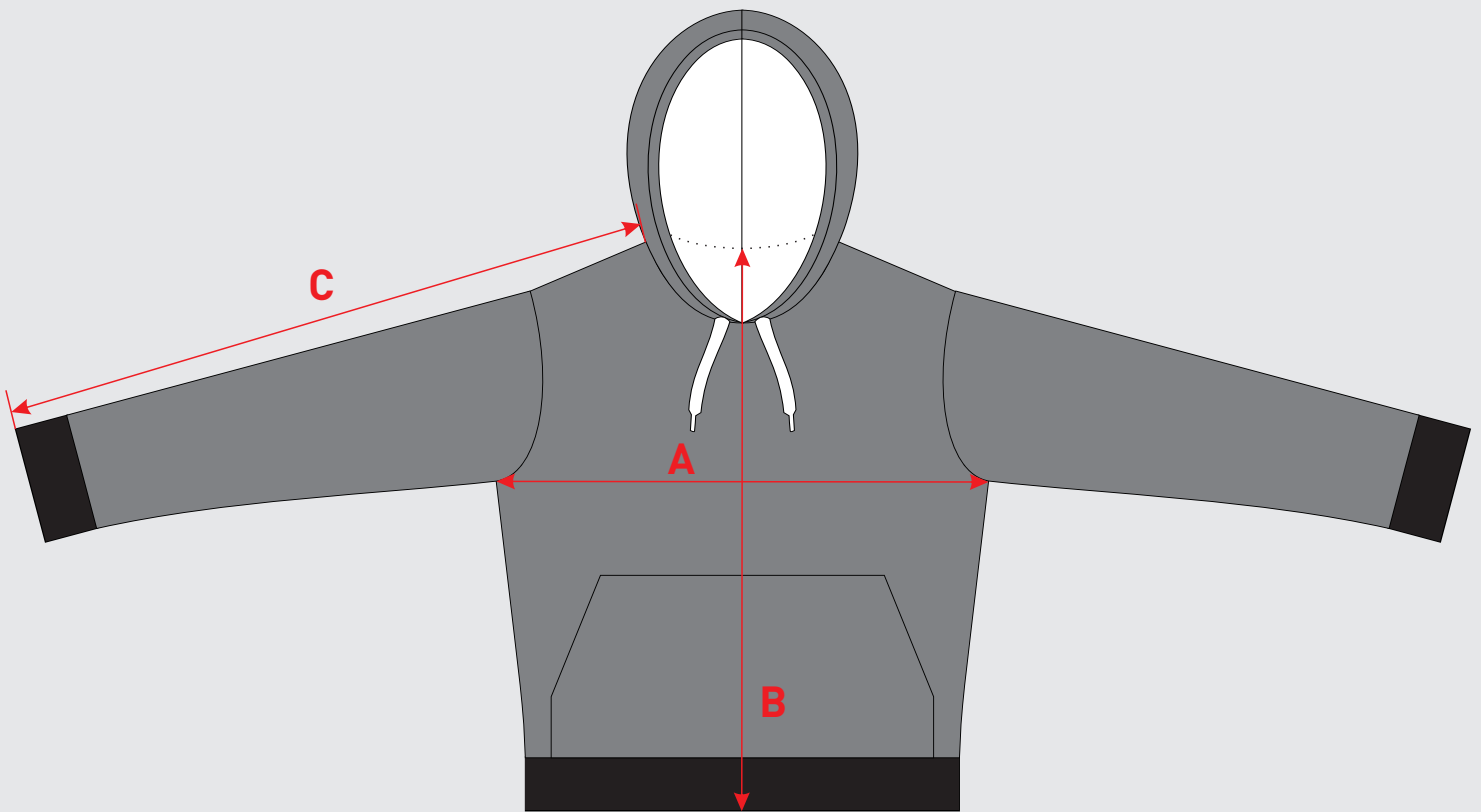

OmniaSport

Hoodie SIZING CHART

	4XL	3XL	XXL	XL	L	M	S	160	150	140	130	120	110
A	73	69	65	62	57	53	51	49	47	45	43	40	37
B	76	73	70	67	65	62	59	57	55	53	52	50	48
C	93	92	89	86	82	78	74	72	70	68	65	61	58

All sizes in CM's. Toleration after stitching is +/- 2cm