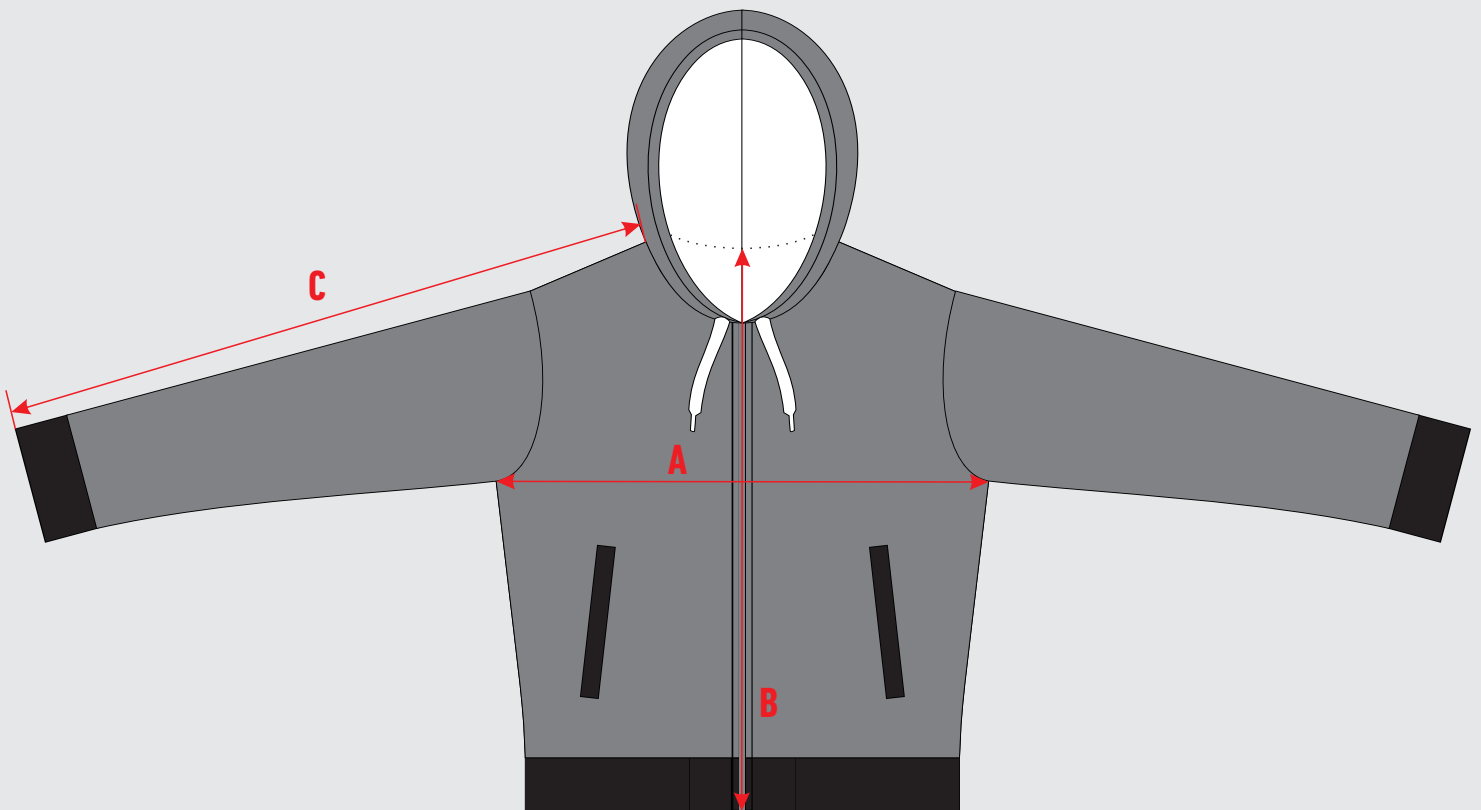

## Hoodie SIZING CHART

	4XL	3XL	XXL	XL	L	M	S	160	150	140	130	120	110
A	73	69	65	62	57	53	51	49	47	45	43	40	37
B	76	73	70	67	65	62	59	57	55	53	52	50	48
C	93	92	89	86	82	78	74	72	70	68	65	61	58

All sizes in CM's. Toleration after stitching is +/- 2cm