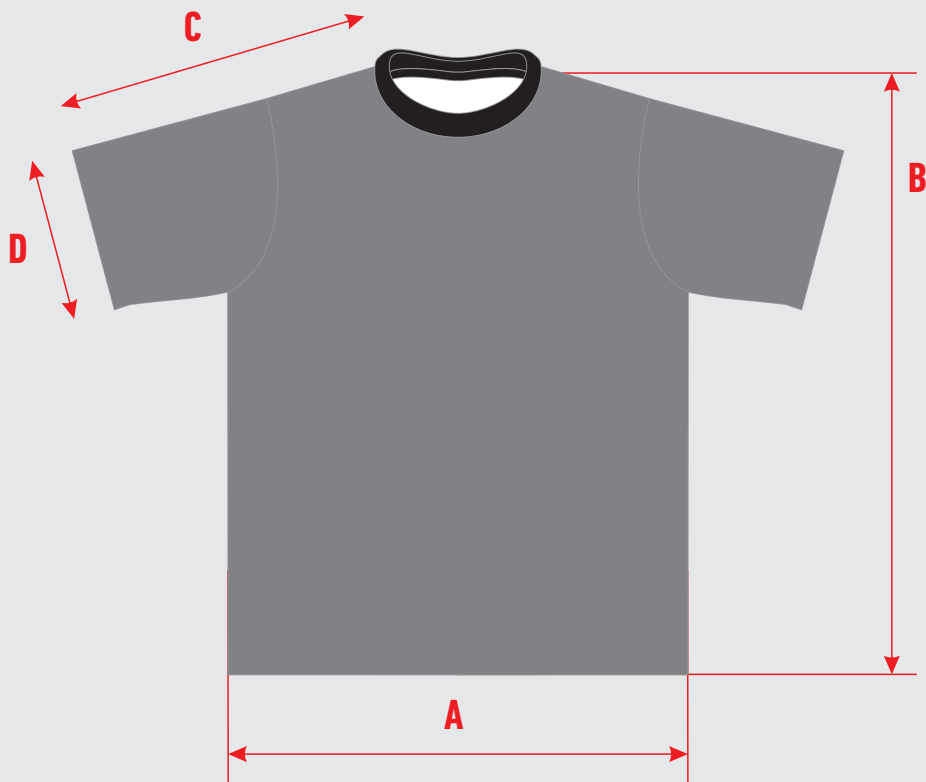

omniasport

T-shirt M + kids

NICE

	4XL	3XL	XXL	XL	L	M	S	XS	158	146	134	122	110	100	90	80
A	73	66	61	59	53	51	49	47	45	43	41	39	37	35	33	31
B	86	81	78	74	71	69	66	61	57	53	49	46	42	38	34	30
C	44	41	38	36	34	32	29	26	25	24	23	21	20	18	18	16
D	23	22	22	21	20	20	19	19	18	17	16	13	12	11	10	9

All sizes in CM's. Toleration after stitching is +/- 2cm